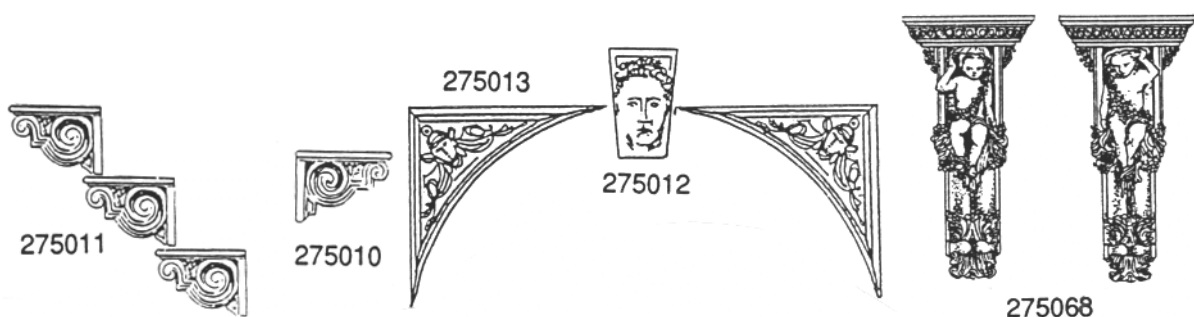

- 275010 Stair bracket (right) - to finish edge of stairs open sided on the right end & w/pitch of 45°, treads & risers about 3/4", plaster, by Sue Cook of England, pkg. of 6 pieces..... $6.00
- 275011 Stair bracket (left) - as above for stairs open sided on left end $6.00
- 275012 Keystone w/face - white plaster, by Sue Cook, about 1" high $2.50