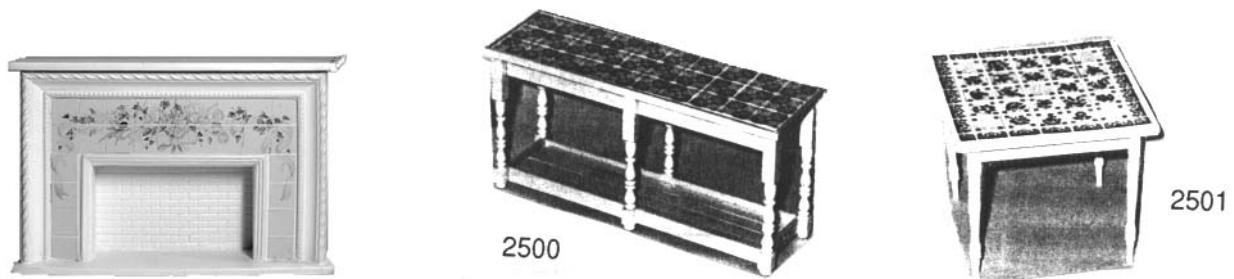

Mural tile & selected specialty tile kits - by V. Rinard of Omniarts. Photographically reproduced tiles are finished using Brooke Tucker's method. The result is approximately 1/2" square tiles that are ready to be cut apart, applied to a project, grouted & sealed. The tiles are mounted on archival board & finished so they are water resistant. The end result is a tile that gives the appearance of ceramic tile w/o the expense or weight. Over 228 different tile kits available in Mexican & Spanish, Victorian, Medieval, Art Deco, Art Nouveau & contemporary styles. For an 8 page color catalog of the tiles, please send \$8.00. Prices for 95% of tiles are \$6.00/3 1/2" x 5" sheet w/selected larger murals \$12.00 & \$18.00.